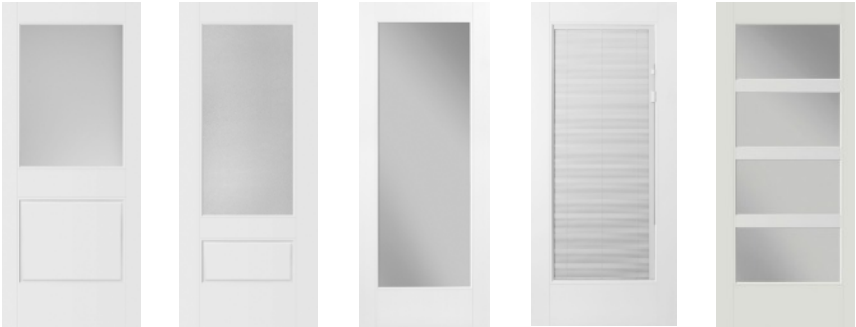

VistaGrande Smooth Fiberglass Doors

VistaGrande smooth fiberglass doors provide a clean factory flush glazed low-e insulated glass look that gives the appearance of real wood doors.

1/2 LITE

3/4 LITE

1 LITE

1 LITE MINI BLIND

4 LITE

*Divided light doors use SDL bars on both sides of the glass to give an authentic true divided light look.