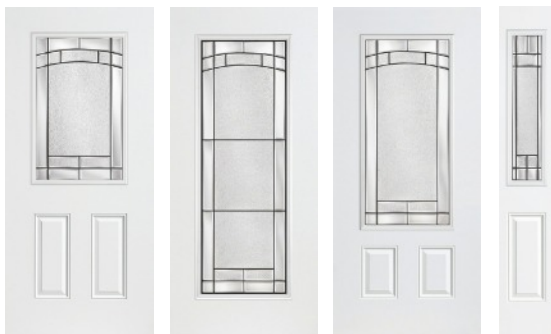

Element Glass

106-328

122-328

404-328

129-328

Features

- 5/10 privacy rating
- Granite beveled glass
- Granite glass
- Clear beveled glass

Element Glass

ITEM	SIZE	CODE
106-328	22x36	BED
122-328	22x64	2LI
129-328	8x36	BEF
151-328	8x64	2LJ
404-328	22x48	BEB
450-328	8x48	BEA