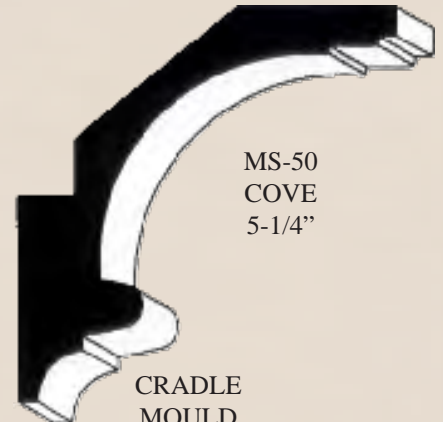

Custom Run Mouldings
In Any Species!

MS-58
CROWN
5-5/8"

8012
CROWN
4-1/4"

8009
CROWN
3-5/8"

8010
CROWN
2-3/4"

8016
BED
1-3/4"

MS-48
CROWN
6-7/8"

MS-329
COVE
6-1/4"

MS-50
COVE
5-1/4"

CRADLE
MOULD
2-1/2"

MS-22
CROWN
4-5/8"

MS-20
CROWN
3-1/4"

Great Crown
Combo Idea!

MS-329
Cove Crown

Combine Crown
Moulding with
other mouldings
to create larger
and more
intricate details.

B-22 Base
Reversed