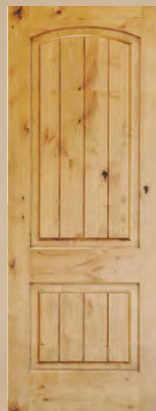

**\*All styles shown are available  
in 6-8 and 8-0 tall.**

2 Panel  
VG Arch

Looking for something unique?  
Main Street can custom design the perfect  
door to fit any architectural style.

2 Panel  
Square

2 Panel  
VG Square

2 Panel  
Arch

2 Panel  
VG Arch

1 Panel  
Arch

1 Panel  
VG Arch

1 Panel  
Square

1 Panel  
VG Square

2 Panel  
Square

2 Panel  
VG Square

2 Panel  
Arch

2 Panel  
VG Arch

3 Panel  
Square

3 Panel  
VG Square

3 Panel  
Arch

3 Panel  
VG Arch

4 Panel  
Square