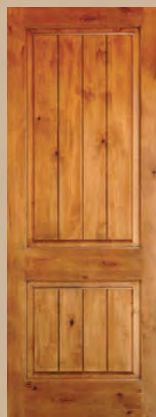

**\*All styles shown are available  
in 6-8 and 8-0 tall.**

2 Panel  
VG Arch

Looking for something unique?  
Main Street can custom design the perfect  
door to fit any architectural style.

2 Panel  
Square

2 Panel  
VG Square

2 Panel  
Arch

2 Panel  
VG Arch

1 Panel  
Arch

1 Panel  
VG Arch

1 Panel  
Square

1 Panel  
VG Square

2 Panel  
Square

2 Panel  
VG Square

2 Panel  
Arch

2 Panel  
VG Arch

3 Panel  
Square

3 Panel  
VG Square

3 Panel  
Arch

3 Panel  
VG Arch

4 Panel  
Square