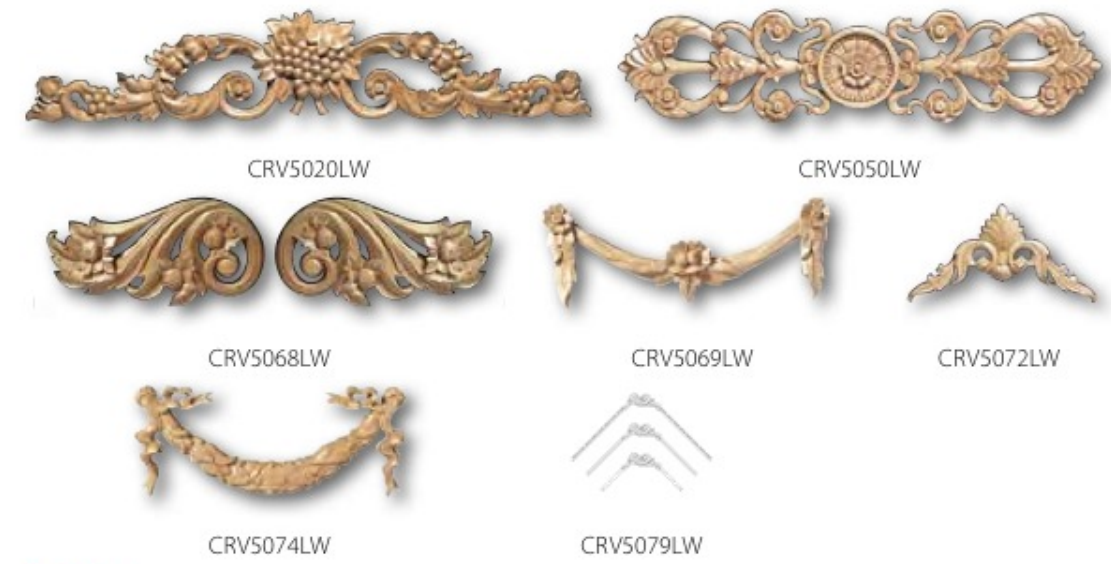

WHITE RIVER HARDWOODS
WOOD CARVINGS

Onlays

ITEM	DESCRIPTION	L	LINDEN WOOD
CRV5020LW	36" Lg Cluster W/Scrolls Lindenwood 1cd	-	WX9
CRV5050LW	24" Med Rosettes/scrolls Lindenwood 1cd 20bx	-	WY1
CRV5068LW	7" Med Floral Scroll Lindenwood 2cd 20bx	-	WY2
CRV5069LW	16" Lg Floral Swag Lindenwood 1cd 10bx	-	WY3
CRV5072LW	12" Laurel Swag Lindenwood 1cd 20bx	-	WY4
CRV5074LW	8" Med Plume Corner Lindenwood 1cd 20bx	-	WY5
CRV5079LW	4 1/4" Clipped Scr Crnr Lindenwood 2pr L/R 20bx	-	WY6