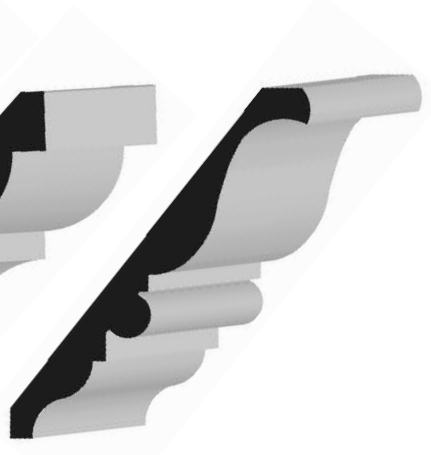

The *Designer Series* Primed Wood Moulding Collection

These larger architecturally correct mouldings in the Designer Series come in FJ Primed Wood to make them surprisingly affordable. These unique patterns are also available in custom runs of stain grade hardwood.

9818P Crown
1-1/8 x 7-1/4

9866P Crown
1 x 7-1/4

9817P
11/16 x 5-1/2

9800P
11/16 x 5-1/2

763P Base
11/16 x 6"

9844P Base
11/16 x 5-1/2

738P Chair Rail
11/16 x 3-1/4

8503P Panel/Cap
1-1/2 x 2-5/16